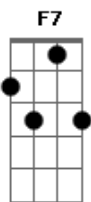

© ukulele-chords.com