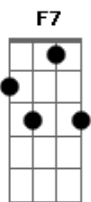

© ukulele-chords.com