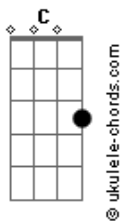

B.J. Thomas - No Love at All

tom:

Intro: F C G F C

[Primeira Parte]

^G
You read in the paper nearly every day
^F People breakin up and just walking away
From ^C love and that wrong, that so wrong
^G A happy little home comes up for sale
Because two fools have tried and failed
^F To get along, and ya know that wrong ^C

[Segunda Parte]

^C A man hurts a woman and woman hurts a man
^{Am} When neither one of them will love and understand ^G
And take it with a grain of salt ^D

[Refrão]

^D Oh, now believe that
^G A little bit of love, is better than no love
^C Even a bad love is better than no love
^D And even a sad love is better than no love at all ^C
Got to believe that ^D
^G A little bit of love is better than no love
^C Even a bad love is better than no love
^D And any kind of love, is better than no love at all ^C
Nah, nah, nah ^{F C G F C}

[Terceira Parte]

^G No love at all is a poor old man

Acordes

Standing on the corner with his hat in his hand
^F And no place to go, he's feelin low ^C
^G No love at all is a child in the street

Dodgin traffic and begging to eat
^F On a tenement row and that so rough row to hoe ^C