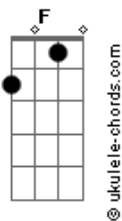

B.J. Thomas - No Love at All

tom:

Intro: F C G F C

[Primeira Parte]

^G
You read in the paper nearly every day
^F People breakin up and just walking away
From ^C love and that wrong, that so wrong
^G A happy little home comes up for sale
Because two fools have tried and failed
^F To get along, and ya know that wrong ^C

[Segunda Parte]

^C A man hurts a woman and woman hurts a man
^{Am} When neither one of them will love and understand ^G
And take it with a grain of salt ^D

[Refrão]

^D Oh, now believe that
^G A little bit of love, is better than no love
^C Even a bad love is better than no love
^D And even a sad love is better than no love at all ^C
Got to believe that ^D
^G A little bit of love is better than no love
^C Even a bad love is better than no love
^D And any kind of love, is better than no love at all ^C
Nah, nah, nah ^{F C G F C}

[Terceira Parte]

^G No love at all is a poor old man

Acordes

Standing on the corner with his hat in his hand
^F And no place to go, he's feelin low ^C
^G No love at all is a child in the street

Dodgin traffic and begging to eat
^F On a tenement row and that so rough row to hoe ^C