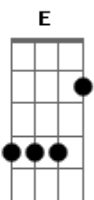

B.J. Thomas - Hooked on a feeling

Tom: A
Intro: A A7 A7 D Dm A E7 E

A A7 A7 D
I can't stop this feeling deep inside of me.
Dm A E7 E
Girl you just don't realize what you do to me.

A A7
When you hold me in your arms so tight,
Gbm A7
You let me know everything's alright.

A A7
All the good love, when we're all alone.
Gbm A7
Keep it up, girl, yeah you turn me on.

(Chorus) Solo: A A7 A7 D

A A7
All the good love, when we're all alone.
Gbm A7
Keep it up, girl, yeah you turn me on.

(Chorus) Solo: A A7 A7 D

Acordes

© ukulele-chords.com

© ukulele-chords.com

© ukulele-chords.com

© ukulele-chords.com

© ukulele-chords.com

© ukulele-chords.com