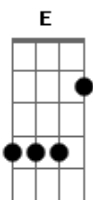

B.J. Thomas - Hooked on a feeling

Tom: A
Intro: A A7 A7 D Dm A E7 E

A A7 A7 D
I can't stop this feeling deep inside of me.
Dm A E7 E
Girl you just don't realize what you do to me.

A A7
When you hold me in your arms so tight,
Gbm A7
You let me know everything's alright.

A A7
All the good love, when we're all alone.
Gbm A7
Keep it up, girl, yeah you turn me on.

(Chorus) Solo: A A7 A7 D

A A7
All the good love, when we're all alone.
Gbm A7
Keep it up, girl, yeah you turn me on.

(Chorus) Solo: A A7 A7 D

Acordes

© ukulele-chords.com

© ukulele-chords.com

© ukulele-chords.com

© ukulele-chords.com

© ukulele-chords.com

© ukulele-chords.com