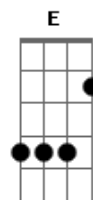

© ukulele-chords.com