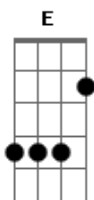

© ukulele-chords.com