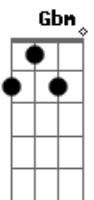

B.J. Thomas - Hooked on a feeling

Tom: A
Intro: A A7 A7 D Dm A E7 E

A A7 A7 D
I can't stop this feeling deep inside of me.
Dm A E7 E
Girl you just don't realize what you do to me.

A A7
When you hold me in your arms so tight,
Gbm A7
You let me know everything's alright.

A A7
All the good love, when we're all alone.
Gbm A7
Keep it up, girl, yeah you turn me on.

(Chorus) Solo: A A7 A7 D

A A7
All the good love, when we're all alone.
Gbm A7
Keep it up, girl, yeah you turn me on.

(Chorus) Solo: A A7 A7 D

Acordes

© ukulele-chords.com

© ukulele-chords.com

© ukulele-chords.com

© ukulele-chords.com

© ukulele-chords.com

© ukulele-chords.com