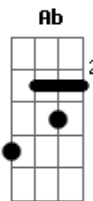

© ukulele-chords.com

© ukulele-chords.com