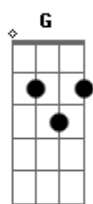

© ukulele-chords.com