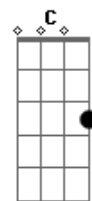

© ukulele-chords.com