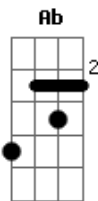

© ukulele-chords.com