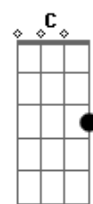

© ukulele-chords.com