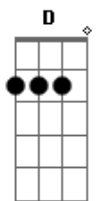

Tom: Ab

(com acordes na forma de G)

Capostrate na 1ª casa

Em7
I'm a dreamer

But it's hard to sleep when your head's not in it
Em7
I've been restless

Cause you disappeared and that's all that's missing
Am C
The Earth is loose under my shoes
Em7
There's an angel

And he's shaped like you, and I thought I knew him
Em7
There's a window

And it's dark inside, but the light was in it
Am C
This can't be love if it hurts so much
Am C
I need to let go

C G D D Em7 D
I will survive and be the one who's stronger
C G D Em7 D
I will not beg you to stay
C G D D Em7 D
I will move on and you should know I mean it
C G D
Wild horses run in me

Em7
I remember
G
How we danced so close, I would stand on your feet
Em7
And the phone calls

G
That would last all night, they were lifeboats to me
Am C
Our fading scars, just shooting stars
Am C
They're here, then go

C G D D Em7 D
I will survive and be the one who's stronger
C G D Em7 D
I will not beg you to stay
C G D D Em7 D
I will move on and you should know I mean it
C G D
Wild horses run in me

Am G D Em7
Our human hearts, forget how strong they are
C G D
And they get lost along the way, hey
Am G D Em7
It's not giving up, it's letting go
C G D
And moving to a better place

C G D D Em7 D
I will survive and be the one who's stronger
C G D Em7 D
I will not beg you to stay
C G D D Em7 D
I will move on and you should know I mean it
C G D
Wild horses run in me

C G D D Em7 D
I will survive and be the one who's stronger
C G D Em7 D
I will not beg you to stay
C G D D Em7 D
I will move on and you should know I mean it
C G D
Wild horses run in me

Acordes

© ukulele-chords.com