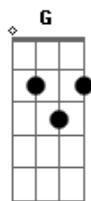

© ukulele-chords.com