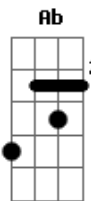

© ukulele-chords.com

© ukulele-chords.com