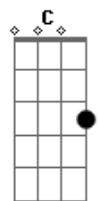

© ukulele-chords.com