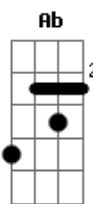

© ukulele-chords.com

© ukulele-chords.com