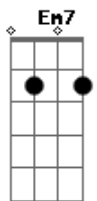

© ukulele-chords.com