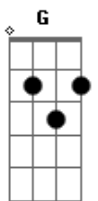

© ukulele-chords.com