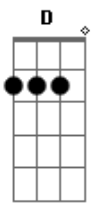

© ukulele-chords.com