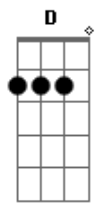

© ukulele-chords.com