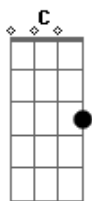

© ukulele-chords.com