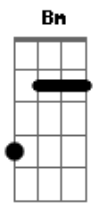

© ukulele-chords.com