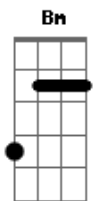

© ukulele-chords.com