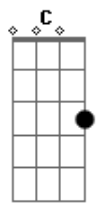

© ukulele-chords.com