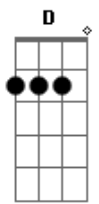

© ukulele-chords.com