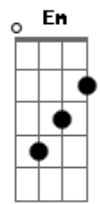

© ukulele-chords.com