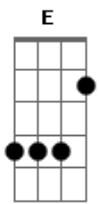

© ukulele-chords.com