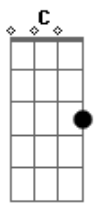

© ukulele-chords.com