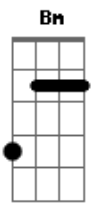

© ukulele-chords.com