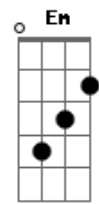

© ukulele-chords.com