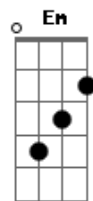

© ukulele-chords.com