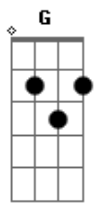

© ukulele-chords.com