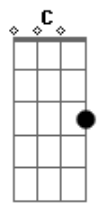

© ukulele-chords.com