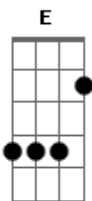

© ukulele-chords.com