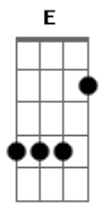

© ukulele-chords.com