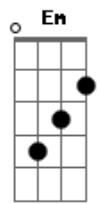

© ukulele-chords.com