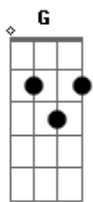

Birdy - Standing In The Way Of The Light

Tom: G

Intro: G D Am C D

G D
Through the driving rain

Am
I have lost the words

Em
To peace us back together

D G
To tell you how it hurts.

D
Cause lately we've been breaking

Am
All we've built so far

Em
And I'm tired of sitting waiting

D C
Alone in the dark.

Em D C
There's still a way to make it right

Em D G
We'll find the strength this time.

G D
And pull back this fail

Am
Turn night into day

Em D G
Don't you know you're standing in the way of the light?

D
Pour oil on these flames

Am
Speed up my heart again

C D G
Don't you know you're standing in the way of the light?

G D
Round we go in circles

Am
Does it have to be this hard?
Em

We can stop the fighting

D C
If you let down your guard

Em D C
There's still a way to make it right

Em D
We'll find the strength this time

G D
And pull back this fail

Am
Turn night into day

Em D G
Don't you know you're standing in the way of the light?

D
Pour oil on these flames

Am
Speed up my heart again

C D Am
Don't you know you're standing in the way of the light?

Am Em
So come on, come on, come on

D Am
We've been living in the shadows too long

Em D
So come on, come on, come on

G D
Just pull back this fail

Am
Turn night into day

Em D G
Don't you know you're standing in the way of the light?

D
Pour oil on these flames

Am
Speed up my heart again

C D C
Don't you know you're standing in the way of the light?

D G
You're standing in the way of the light?

Acordes

© ukulele-chords.com