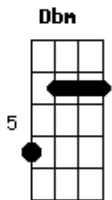

© ukulele-chords.com

© ukulele-chords.com