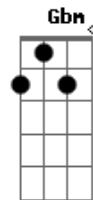

© ukulele-chords.com