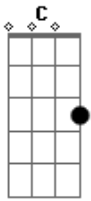

Birdy - Shelter

Tom: C

Intro: 2x: Am F

I find shelter in this way
Under cover, hide away
Can you hear when I say
I have never felt this way

Maybe I had said something that was wrong
Can I make it better with the lights turned on
Maybe I had said something that was wrong
Can I make it better with the lights turned on

F Dm Am C

Could I be, was I there

It felt so crystal in the air
I still want to drown whenever you leave
Please teach me gently how to breathe

And I'll cross oceans like never before
So you can feel the way I feel it too
And I'll send images back at you
So you can see the way I feel it too

Maybe I had said something that was wrong
Can I make it better with the lights turned on
Maybe I had said something that was wrong
Can I make it better with the lights turned on

F Dm Am C (2x)
Am F (2x)

Acordes

© ukulele-chords.com