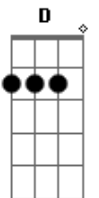

© ukulele-chords.com