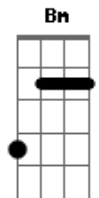

© ukulele-chords.com