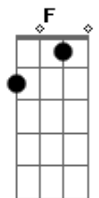

Birdy - Just a Game

Tom: F

(com acordes na forma de
Capostrate na 3ª casa
Intro: Em A

Em A
I don't know where I am
Em A
I don't know this place
Em A
Don't recognize anybody
Em A
Just the same old empty face

Em
See these people they lie
A Em A
And I don't know what to value anymore

D Bm
There comes you to keep me safe from harm

D Bm
There comes you to take me in your arms
Em A
Is it just a game?

D A D Bm
I don't know

Em A
Is it just a game?
D A D Bm

I don't know

Em A
He denies to break my heart

D)

Em A
So hope's a guy coming
Em A
But I know I must play my part
Em A
My tears I must conceal

D Bm
There comes you to keep me safe from harm

D Bm
There comes you to take me in your arms
Em A
Is it just a game?

D A D Bm
I don't know

Em A D A D Bm
To keep you safe from my heart

Bm Em A
Take my hand and my heart races

Bm Em A
Flames illuminate our faces

Bm
And we're on fire

Em A
Blow a kiss to the crowd

D A D Bm A
They're our only hope now

Em A D A D Bm A
And now I know my place

Em A D A D Bm A
And now I know my place

Em A Bm
We're all just pieces in their games

Acordes

© ukulele-chords.com