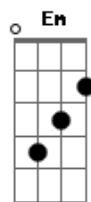

© ukulele-chords.com