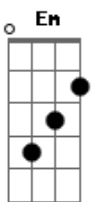

© ukulele-chords.com