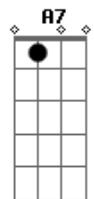

© ukulele-chords.com