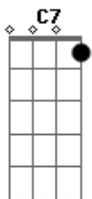

© ukulele-chords.com