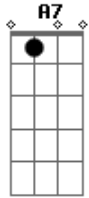

© ukulele-chords.com