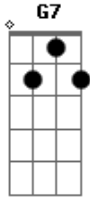

© ukulele-chords.com

© ukulele-chords.com