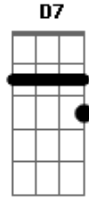

© ukulele-chords.com