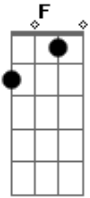

Bing Crosby - Let Me Call You Sweetheart

Tom: C
Intro: F C F G7 C

C F C
Let me call you sweetheart
F A7 D7
I'm in love with you
G
Let me hear you whisper

C G
That you love me too
C F C
Keep that love light glowing
F A7 D7
In your eyes so blue
F C
Let me call you sweetheart
F G7 C
I'm in love with you

Acordes

© ukulele-chords.com

© ukulele-chords.com

© ukulele-chords.com

© ukulele-chords.com

© ukulele-chords.com

© ukulele-chords.com