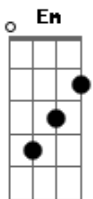

© ukulele-chords.com