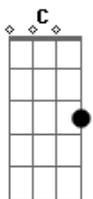

© ukulele-chords.com