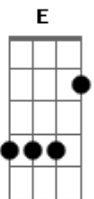

© ukulele-chords.com