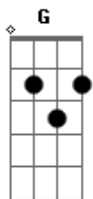

Billy Valentine - Sitting On The Dock Of The Bay

tom:
G
Sitting in the morning sun
C B7
I'll be sitting when the evening comes
G B7 A
Watching the ships roll in
C A
And I watch 'em roll away again
G E
Sitting on the dock of the bay
G E
Watching the tide roll away
G A
I'm just sitting on the dock of the bay
G E
Wasting time
G B7
I left my home in georgia
C A
Headed for the 'frisco bay
G B7
'Cause I had nothing to live for
C A
And look like nothing's gonna come my way
G E
Sitting on the dock of the bay
G E

Watching the tide roll away
G A
I'm just sitting on the dock of the bay
G E
Wasting time
G D C
Look like nothing's gonna change
G D C
Everything still remains the same
G D C
I can't do what 10 people tell me to do
F D
So I guess I'll remain the same
G B7
Sittin here resting my bones
G A
And this loneliness won't leave me alone
G B7
It's two thousand miles I roamed
C A
Just to make this dock my home
G E
Sitting on the dock of the bay
G E
Watching the tide roll away
G A
I'm just sitting on the dock of the bay
G E
Wasting time, AH AH AH AH

Acordes

© ukulele-chords.com