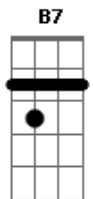

© ukulele-chords.com