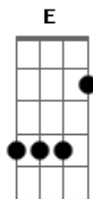

© ukulele-chords.com