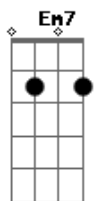

ukulele-chords.com