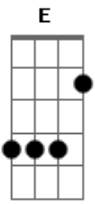

ukulele-chords.com