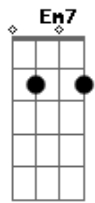

ukulele-chords.com