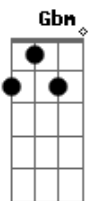

ukulele-chords.com