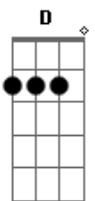

Billy Joel - Just The Way You Are

tom:

Intro: Gm D Gm D D

D D-#
Don't go changin'
G7 Bm D7
To try to please me
G7 Gm7 D
You never let me down before

Am D7 G7
Hu.....m
I don't imagine
D Bm7
You're too familiar
E E7 G A7
And I don't see you anymore

D Bm
I would not leave you
G7 Bm D
In times of trouble
G7 Gm Gbm
We never could have come this far

Am D7 G7
Hu.....m
I took the good times
Bm7
I'll take the bad times
Em7 A7 D Gm D D (2x)
I'll take you just the way you are

D Bm
Don't go trying
G7 Bm7
Some new fashion
G7 Gm7
Don't change the color
D
Of your hair

Am D7 G7
Hu.....m
Gm7 D
You always have my
Bm7
Unspoken passion
E E7 G A7
Although I might not seem to care

D Bm
I don't want clever
G7 Bm7 D
Conversation

Acordes

ukulele-chords.com