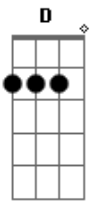

Billy Joel - Just The Way You Are

tom:

Intro: Gm D Gm D D

D D-#
Don't go changin'
G7 Bm D7
To try to please me
G7 Gm7 D
You never let me down before

Am D7 G7
Hu.....m
I don't imagine
D Bm7
You're too familiar
E E7 G A7
And I don't see you anymore

D Bm
I would not leave you
G7 Bm D
In times of trouble
G7 Gm Gbm
We never could have come this far

Am D7 G7
Hu.....m
I took the good times
Bm7
I'll take the bad times
Em7 A7 D Gm D D (2x)
I'll take you just the way you are

D Bm
Don't go trying
G7 Bm7
Some new fashion
G7 Gm7
Don't change the color
D
Of your hair

Am D7 G7
Hu.....m
Gm7 D
You always have my
Bm7
Unspoken passion
E E7 G A7
Although I might not seem to care

D Bm
I don't want clever
G7 Bm7 D
Conversation

Acordes

ukulele-chords.com