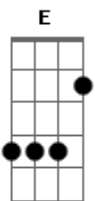

ukulele-chords.com