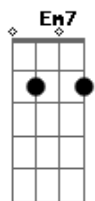

ukulele-chords.com