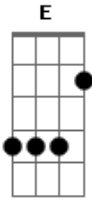

Billy Idol - Speed

Tom: **A**

Chorus 'speed is what I need....'

(**D A D G B E**) - 'Dropped **D** tuning'

Intro:

repeat chorus

Verse 2

Verse 1 clean Guitar

repeat then bridge chorus etc..

Bridge 'flash me to ...'

Acordes

© ukulele-chords.com

© ukulele-chords.com

© ukulele-chords.com

© ukulele-chords.com

© ukulele-chords.com