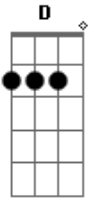

Billy Idol - Speed

Tom: **A**

Chorus 'speed is what I need....'

(**D A D G B E**) - 'Dropped **D** tuning'

Intro:

repeat chorus

Verse 2

Verse 1 clean Guitar

repeat then bridge chorus etc..

Bridge 'flash me to ...'

Acordes

© ukulele-chords.com

© ukulele-chords.com

© ukulele-chords.com

© ukulele-chords.com

© ukulele-chords.com