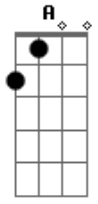

Billy Idol - Speed

Tom: **A**

Chorus 'speed is what I need....'

(**D A D G B E**) - 'Dropped **D** tuning'

Intro:

repeat chorus

Verse 2

Verse 1 clean Guitar

repeat then bridge chorus etc..

Bridge 'flash me to ...'

Acordes

© ukulele-chords.com

© ukulele-chords.com

© ukulele-chords.com

© ukulele-chords.com

© ukulele-chords.com