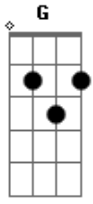

Billy Idol - Speed

Tom: **A**

Chorus 'speed is what I need....'

(**D A D G B E**) - 'Dropped **D** tuning'

Intro:

repeat chorus

Verse 2

Verse 1 clean Guitar

repeat then bridge chorus etc..

Bridge 'flash me to ...'

Acordes

© ukulele-chords.com

© ukulele-chords.com

© ukulele-chords.com

© ukulele-chords.com

© ukulele-chords.com