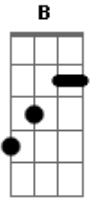

Billy Idol - Speed

Tom: **A**

Chorus 'speed is what I need....'

(**D A D G B E**) - 'Dropped **D** tuning'

Intro:

repeat chorus

Verse 2

Verse 1 clean Guitar

repeat then bridge chorus etc..

Bridge 'flash me to ...'

Acordes

© ukulele-chords.com

© ukulele-chords.com

© ukulele-chords.com

© ukulele-chords.com

© ukulele-chords.com