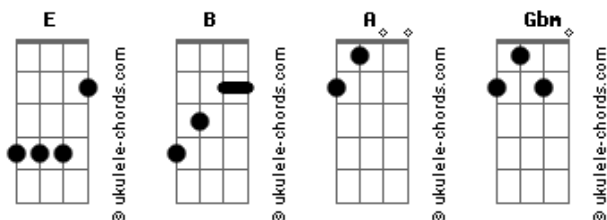

Billy Idol - Sherri

tom:

Intro: E

[Refrão]

E B
Come home, it's a brand new day
A B E
Come home, my Sherri, Sherri runaway
B
Come on, there's a devil to pay
A B E
Come home, my Sherri, Sherri runaway

[Primeira Parte]

A
Sherri's on the run
E A
'Cause no one seems to listen
E A
There's something deep inside
E A
Heartfelt that she's missing
E A
They are not in your shoes
E A
They are not you, poor fools
Gbm
You know it's a world of confusion
B
All usin' and self-abusin', so

[Refrão]

E B
Come home, it's a brand new day
A B E
Come home, my Sherri, Sherri runaway
B
Come on, there's a devil to pay
A B E
Come home, my Sherri, Sherri runaway

[Segunda Parte]

E A
When I'm out having fun
E A
The whole world seems to glisten
E A
She said, "There's a fire going on
E A
The choppers ain't detecting"
E A
She said, "We have such simple views
E A
So I must see inside of you"
Gbm
Now that my world is changing
B
C'mon back, I should be celebrating, so

[Refrão]

Acordes

Come home, it's a brand new day
A B E
Come home, my Sherri, Sherri runaway

B
Come on, there's a devil to pay
A B A
Come home, my Sherri, Sherri runaway

[Ponte]

B
Duckin' in and out
A B
Hiding from authority
A B
Sittin' in a wayside home I said, "Come back to me"