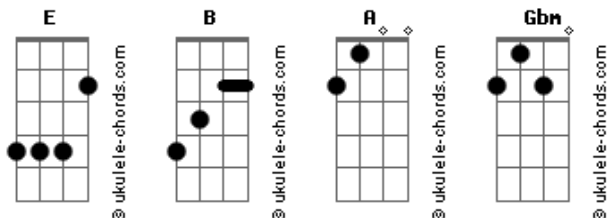

Billy Idol - Sherri

tom:

Intro: E

[Refrão]

E B
Come home, it's a brand new day
A B E
Come home, my Sherri, Sherri runaway
B
Come on, there's a devil to pay
A B E
Come home, my Sherri, Sherri runaway

[Primeira Parte]

A
Sherri's on the run
E A
'Cause no one seems to listen
E A
There's something deep inside
E A
Heartfelt that she's missing
E A
They are not in your shoes
E A
They are not you, poor fools
Gbm
You know it's a world of confusion
B
All usin' and self-abusin', so

[Refrão]

E B
Come home, it's a brand new day
A B E
Come home, my Sherri, Sherri runaway
B
Come on, there's a devil to pay
A B E
Come home, my Sherri, Sherri runaway

[Segunda Parte]

E A
When I'm out having fun
E A
The whole world seems to glisten
E A
She said, "There's a fire going on
E A
The choppers ain't detecting"
E A
She said, "We have such simple views
E A
So I must see inside of you"
Gbm
Now that my world is changing
B
C'mon back, I should be celebrating, so

[Refrão]

Acordes

Come home, it's a brand new day
A B E
Come home, my Sherri, Sherri runaway

B
Come on, there's a devil to pay
A B A
Come home, my Sherri, Sherri runaway

[Ponte]

B
Duckin' in and out
A B
Hiding from authority
A B
Sittin' in a wayside home I said, "Come back to me"