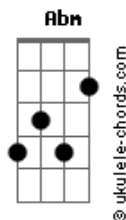

Billy Idol - Eyes without a face

tom:

Intro: E Dbm Abm Badd9

E Dbm
I'm all out of hope
Abm Badd9
One more bad dream could bring a fall

E Dbm
When I'm far from home

Abm
Don't call me on the phone
Badd9

To tell me you're alone
E Dbm
It's easy to deceive

Abm
It's easy to tease

Badd9
But hard to get release

[Refrão]

A Badd9
Les yeux sans visage eyes without a face
A Badd9
Les yeux sans visage eyes without a face
A Badd9 Gbm
Les yeux sans visage eyes without a face
Abm E
Got no human grace your eyes without a face

(Dbm Abm Badd9)

E Dbm
I spend so much time
Abm
Believing all the lies

Badd9
To keep the dream alive
E Dbm
Now it makes me sad

Abm
It makes me mad at truth
Badd9

For loving what was you

[Refrão]

A Badd9
Les yeux sans visage eyes without a face
A Badd9
Les yeux sans visage eyes without a face

Acordes

A Badd9 Gbm
Les yeux sans visage eyes without a face
Abm E
Got no human grace your eyes without a face

[Ponte]

(E D E D)
When you hear the music you make a dip
Into someone else's pocket then make a slip
Steal a car and go to Las Vegas oh, the gigolo pool