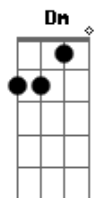

ukulele-chords.com