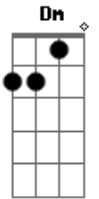

© ukulele-chords.com