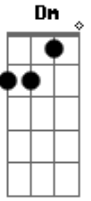

© ukulele-chords.com