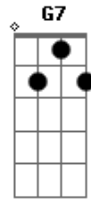

© ukulele-chords.com