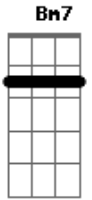

© ukulele-chords.com