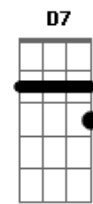

© ukulele-chords.com