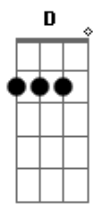

© ukulele-chords.com