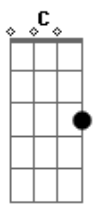

Billy Eckstine - September Song

Tom: C

Intro: F Fm Fdim C C Am Am D Dm G7 C Fdim C

But it's a long, long time, from May to December
And the days grow short, when you reach September
When the autumn weather, turns the leaves to flame
One hasn't got time, for the waiting game
Oh, the days dwindle down to a precious few. September,
November

And these few precious days, I'll spend with you
These precious days I'll spend with you
Interlude: F Fm Fm
Oh, the days dwindle down to a precious few. September
November
And these few precious days I'll spend with you, these
precious days
I'll spend with you

Acordes

© ukulele-chords.com