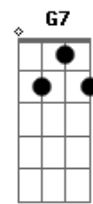

© ukulele-chords.com