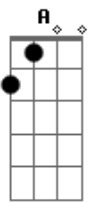

© ukulele-chords.com