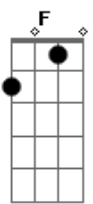

© ukulele-chords.com