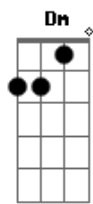

© ukulele-chords.com