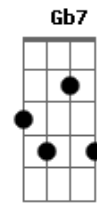

© ukulele-chords.com