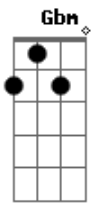

© ukulele-chords.com