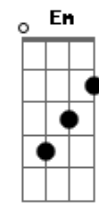

© ukulele-chords.com