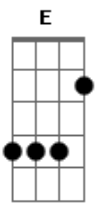

© ukulele-chords.com