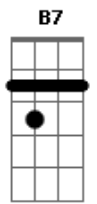

© ukulele-chords.com