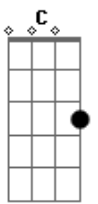

© ukulele-chords.com