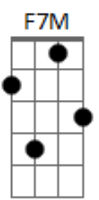

© ukulele-chords.com