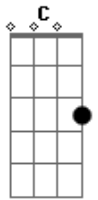

© ukulele-chords.com