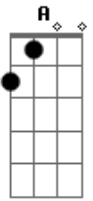

© ukulele-chords.com