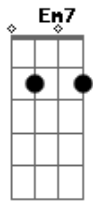

© ukulele-chords.com