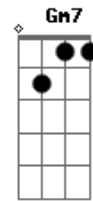

© ukulele-chords.com