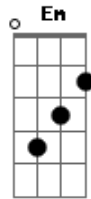

© ukulele-chords.com