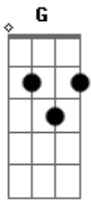

Billy Currington - Let Me Down Easy

Tom: G
Intro: G C G C

There's a little moonlight, dancing on the sand.

There's a warm breeze blowing by the ocean as your taking my hand.

You need to know, where I'm standing now.

That I'm right on the edge of giving in to ya.

Baby it's a long way down.

Refrão:

If I fall, can ya let me down easy.

If I leave my heart with you tonight.

Will you promise me that you're gonna treat it right.

I'm barely hanging on, if I fall, can you let me down easy.

The scent of your perfume, floating in the air.

Looking like an angel, lying on a blanket with a halo of hair. Let me down easy babe.

And those lips, look to good to be true.
Once I taste that kiss, I know what'll happen.
I'll be at the mercy of you.

Refrão:

If I fall, can ya let me down easy.

If I leave my heart with you tonight.

Will you promise me that you're gonna treat it right.

I'm barely hanging on, if I fall, can you let me down easy.

(Em F C)

Refrão:

If I fall, can ya let me down easy.

If I leave my heart with you tonight.

Will you promise me that you're gonna treat it right.

I'm barely hanging on, if I fall, can you let me down easy.

Acordes

© ukulele-chords.com