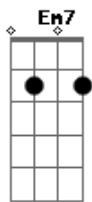

© ukulele-chords.com