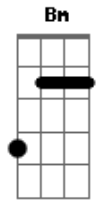

© ukulele-chords.com