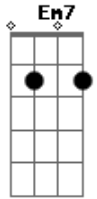

© ukulele-chords.com