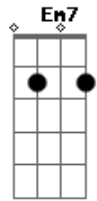

© ukulele-chords.com