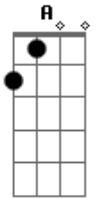

© ukulele-chords.com