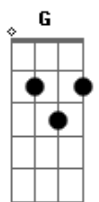

© ukulele-chords.com