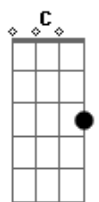

© ukulele-chords.com