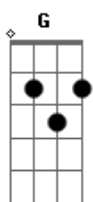

Billie Holiday - You Better Go Now

Tom: D

A A A D D Bm
You better go now
A7 D D Gdim
Because I like you much too much
B7 Em A7
You have a way with you
A A A D D Bm
You ought to know now
A7 D D Gdim
Just why I like you very much
B7 Em A7
The night was gay with you
Bridge
Em A D A7
There's a moon above

Em Bm Gb7
And it gives my heart a lot of swing
Em A D A7
In your eyes, there's love
Bm Gbm Em A7
And the way I feel it must be spring.
A A A D D Bm
I want you so now
A7 D D Gdim
You have the lips I love to touch
B7 Em A7
You better go now
Edim D B7
You better go, because
G D/9# Em Edim D
I like you much too much

Acordes

© ukulele-chords.com