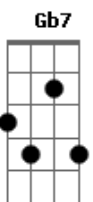

© ukulele-chords.com