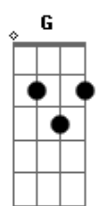

Billie Holiday - You Better Go Now

Tom: D

A A A D D Bm7
You better go now
A7 D D Gdim
Because I like you much too much
B7 Em7 A7
You have a way with you
A A A D D Bm7
You ought to know now
A7 D D Gdim
Just why I like you very much
B7 Em7 A7
The night was gay with you
Bridge
Em7 A D A7
There's a moon above

Em7 Bm7 Gb7
And it gives my heart a lot of swing
Em7 A D A7
In your eyes, there's love
Bm7 Gbm Em7 A7
And the way I feel it must be spring.
A A A D D Bm7
I want you so now
A7 D D Gdim
You have the lips I love to touch
B7 Em7 A7
You better go now
Edim D7M B7
You better go, because
G D/9# Em7 Edim D
I like you much too much

Acordes

© ukulele-chords.com