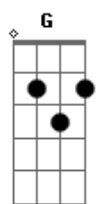

Billie Holiday - You Better Go Now

Tom: D

A A A D D Bm7
You better go now
A7 D D Gdim
Because I like you much too much
B7 Em7 A7
You have a way with you
A A A D D Bm7
You ought to know now
A7 D D Gdim
Just why I like you very much
B7 Em7 A7
The night was gay with you
Bridge
Em7 A D A7
There's a moon above

Em7 Bm7 Gb7
And it gives my heart a lot of swing
Em7 A D A7
In your eyes, there's love
Bm7 Gbm Em7 A7
And the way I feel it must be spring.
A A A D D Bm7
I want you so now
A7 D D Gdim
You have the lips I love to touch
B7 Em7 A7
You better go now
Edim D7M B7
You better go, because
G D/9# Em7 Edim D
I like you much too much

Acordes

© ukulele-chords.com