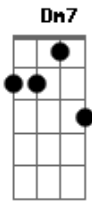

© ukulele-chords.com