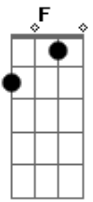

© ukulele-chords.com