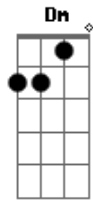

© ukulele-chords.com