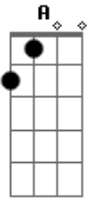

© ukulele-chords.com