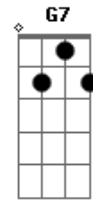

© ukulele-chords.com