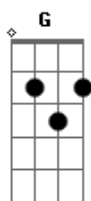

© ukulele-chords.com