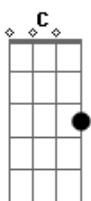

© ukulele-chords.com

© ukulele-chords.com