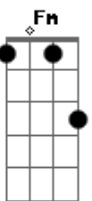

© ukulele-chords.com