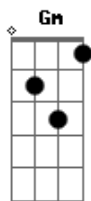

© ukulele-chords.com