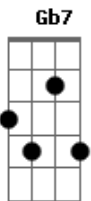

© ukulele-chords.com