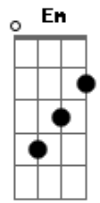

© ukulele-chords.com