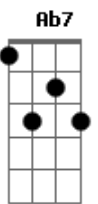

© ukulele-chords.com