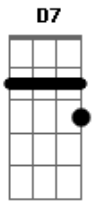

© ukulele-chords.com