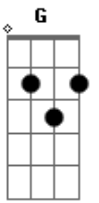

© ukulele-chords.com