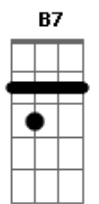

© ukulele-chords.com