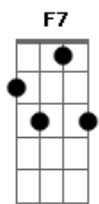

© ukulele-chords.com