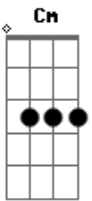

© ukulele-chords.com