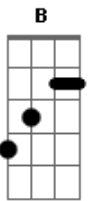

© ukulele-chords.com