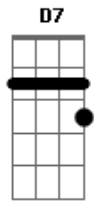

© ukulele-chords.com