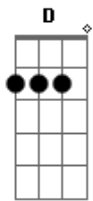

© ukulele-chords.com