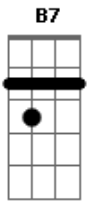

© ukulele-chords.com