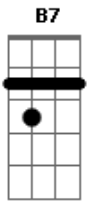

© ukulele-chords.com