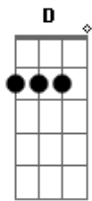

© ukulele-chords.com