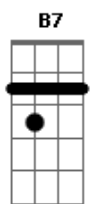

© ukulele-chords.com