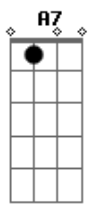

© ukulele-chords.com