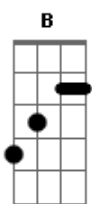

© ukulele-chords.com