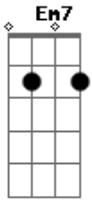

© ukulele-chords.com