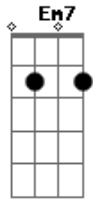

© ukulele-chords.com