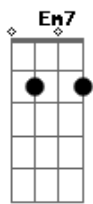

© ukulele-chords.com