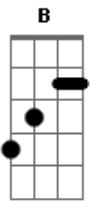

© ukulele-chords.com