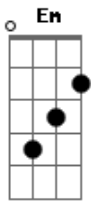

© ukulele-chords.com