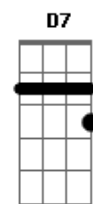

© ukulele-chords.com