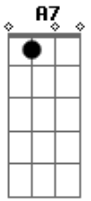

© ukulele-chords.com