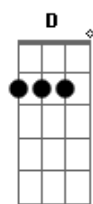

© ukulele-chords.com