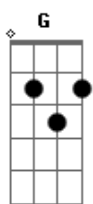

Billie Holiday - Mood Indigo

Tom: D

D A7 D B7 C7 A7 D A7
You ain't been blue, no, no, no
D A7 D B7 Fm A A A
You ain't been blue 'til you've had that mood indigo
D D D7 G G Gm
That feelin' goes stealin' down, down to my shoes
A7 D A7 D B7 C7 A7 D A7
While I sit and sigh, "So long, blues"
D D D E E E
I always get that mood indigo
A A A7 D Fdim A
Since my baby said, "Goodbye"
D D D E E E
And in the eve-nin', when lights are low
Fm A

I'm so lonesome I could cry
D D DM7 G
'Cause there's nobody who cares about me
Gm A7 D A7/13- D
I'm just as blue as blue can be
D E E E
I always get that mood indigo
A A A7 D Fdim A
I could lay me down and die
D A7 D B7 C7 A7 D A7
You ain't been blue, no, no, no
D A7 D B7 Fm A A A
You ain't been blue 'til you've had that mood indigo
D D D7 G G Gm
That feelin' goes stealin' down, down to my shoes
A7 D A7 D B7 C7 A7 D A7 D
While I sit and sigh, "So long, blues"

Acordes

© ukulele-chords.com