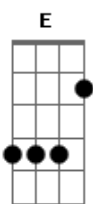

© ukulele-chords.com