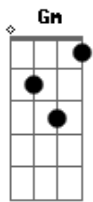

© ukulele-chords.com