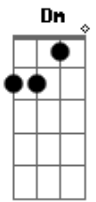

© ukulele-chords.com