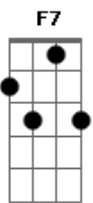

© ukulele-chords.com