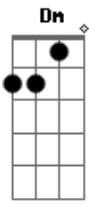

© ukulele-chords.com