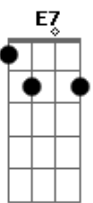

© ukulele-chords.com