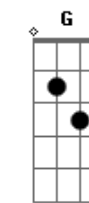

© ukulele-chords.com