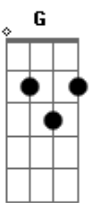

© ukulele-chords.com