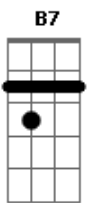

© ukulele-chords.com