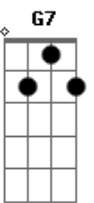

© ukulele-chords.com