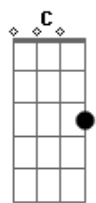

Billie Holiday - Love Me Or Leave Me

Tom: C

Intro: Am F7 B7 E7 Am F7 B7 E7

Am F7 E7
Love me or leave me, or let me be lonely
Am F7 E7
You won't believe me, I love you only
C Am F7 E7
I'd rather be lonely than happy with someone else
Am F7 E7
You might find the night time the right time for kissin'
Am F7 G7
But night time is my time for just reminiscin'
C E7
Regrettin' instead of forgettin' with somebody else
Bridge
Am A7 Dm A7 Dm Dm
There'll be no one unless that someone is you
G G7 C Dm Am E7

I intend to be independently blue
Am Am F7 E7
I want your love, but I don't want to borrow
Am Am F7 G7
To have it today to give back tomorrow
C Am
For my love is your love
F G7 C
There's no love for nobody else
Interlude: Am Am F7 E7 Am Am F7 E7 C Am F G C Am F7 E7
Am Am A7 Dm A7 Dm Dm
There'll be no one unless that someone is you
G G7 C Dm Am E7
I intend to be independently blue
Am Am F7 E7
I want your love, but I don't want to borrow
Am Am F7 G7
To have it today to give back tomorrow
C Am
For my love is your love
F G7 C
There's no love for nobody else

Acordes

© ukulele-chords.com