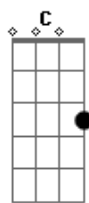

Billie Holiday - Love Me Or Leave Me

Tom: C

Intro: Am F7 B7 E7 Am F7 B7 E7

Am F7 E7
Love me or leave me, or let me be lonely
Am F7 E7
You won't believe me, I love you only
C Am F7 E7
I'd rather be lonely than happy with someone else
Am F7 E7
You might find the night time the right time for kissin'
Am F7 G7
But night time is my time for just reminiscin'
C E7
Regrettin' instead of forgettin' with somebody else
Bridge
Am A7 Dm A7 Dm Dm
There'll be no one unless that someone is you
G G7 C Dm Am E7

I intend to be independently blue
Am Am F7 E7
I want your love, but I don't want to borrow
Am Am F7 G7
To have it today to give back tomorrow
C Am
For my love is your love
F G7 C
There's no love for nobody else
Interlude: Am Am F7 E7 Am Am F7 E7 C Am F G C Am F7 E7
Am Am A7 Dm A7 Dm Dm
There'll be no one unless that someone is you
G G7 C Dm Am E7
I intend to be independently blue
Am Am F7 E7
I want your love, but I don't want to borrow
Am Am F7 G7
To have it today to give back tomorrow
C Am
For my love is your love
F G7 C
There's no love for nobody else

Acordes