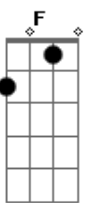

© ukulele-chords.com