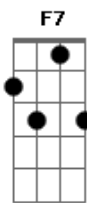

© ukulele-chords.com