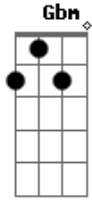

© ukulele-chords.com