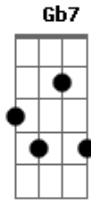

© ukulele-chords.com

© ukulele-chords.com