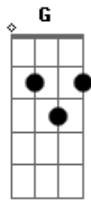

Billie Holiday - I'll Never Smile Again

Tom: D

Intro: D Fdim Em A7 A A7 D D G D

D Fdim Em A7 A A7 D D G D
I'll never smile again, until I smile at you
D Fdim Em A7 A A7 D D G D
I'll never laugh again what good would it do
Em A7 D
For tears would fill me eyes
Gb7 B7 D
My heart would realize
Bm E7 Em G A7
That our romance is through
D Fdim Em A7 A A7 D D G D

I'll never love gain, I'm so in love with you.
D Fdim Em A7 A A7 D D G D
I'll never thrill again to somebody new
G E7 D Gbm B7
Within my heart, I know I will never start
Em G A A7 A7/13- D D G Gdim D
To smile again, until I smile at you
Interlude: D Fdim Em A7 A A7 D D G D D Fdim Em A7
A A7 D D G D
G E7 D Gbm B7
Within my heart, I know I will never start
Em G A A7 A7/13- D D G Gdim D
To smile again, until I smile at you
A7 A7/13- D
Until I smile at you

Acordes

© ukulele-chords.com

© ukulele-chords.com

© ukulele-chords.com

© ukulele-chords.com

© ukulele-chords.com

© ukulele-chords.com

© ukulele-chords.com

© ukulele-chords.com

© ukulele-chords.com

© ukulele-chords.com