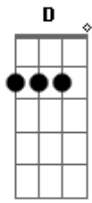

Billie Holiday - I'll Never Smile Again

Tom: D

Intro: D Fdim Em A7 A A7 D D G D

D Fdim Em A7 A A7 D D G D
I'll never smile again, until I smile at you
D Fdim Em A7 A A7 D D G D
I'll never laugh again what good would it do
Em A7 D
For tears would fill me eyes
Gb7 B7 D
My heart would realize
Bm E7 Em G A7
That our romance is through
D Fdim Em A7 A A7 D D G D

I'll never love gain, I'm so in love with you.
D Fdim Em A7 A A7 D D G D
I'll never thrill again to somebody new
G E7 D Gbm B7
Within my heart, I know I will never start
Em G A A7 A7/13- D D G Gdim D
To smile again, until I smile at you
Interlude: D Fdim Em A7 A A7 D D G D D Fdim Em A7
A A7 D D G D
G E7 D Gbm B7
Within my heart, I know I will never start
Em G A A7 A7/13- D D G Gdim D
To smile again, until I smile at you
A7 A7/13- D
Until I smile at you

Acordes