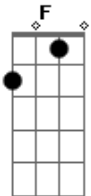

© ukulele-chords.com

© ukulele-chords.com