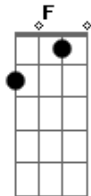

Am
© ukulele-chords.com

F
© ukulele-chords.com