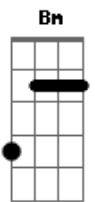

© ukulele-chords.com