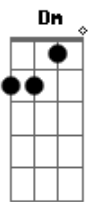

© ukulele-chords.com