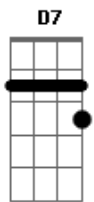

© ukulele-chords.com