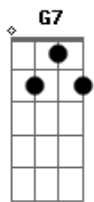

© ukulele-chords.com