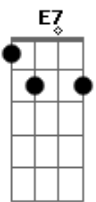

© ukulele-chords.com