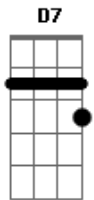

© ukulele-chords.com