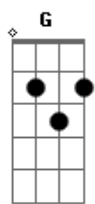

Billie Holiday - I Can't Get Started

Tom: C

G G G C C Am Dm G7
I've flown around the world in a plane
E E7 Am Fm
I've settled revolutions in Spain
C C Am
The north pole I have charted
Dm G C Am Fm Ab7 G7
But I can't get started with you
G G G C C Am Dm G7
Around the golf course, I'm under par
E E7 Am Fm
And all the movies want me to star
C C Am Dm G C Ab7 G7
I've got a house, a show place, but I get no place with you

Bridge:

C C Dm G7 Dm G7 C C C
C
You're so supreme, lyrics I write of you, scheme just
for a sight of you
D Bm Bm D7 Dm Am Fm G
Dream both day and night of you, and what good does it
do
G G G C C Am Dm G7
In nineteen twenty-nine, I sold short

E E7 Am Fm
In England, I'm presented at court
C C Am Dm
But you've got me down hearted
Dm G G7 C Fm Bb C
'Cause I can't get started with you

Interlude: (G G G C C Am Dm G7 C)
(C Dm G7 Dm G7)

C C C C
You're so supreme, lyrics I write of you, scheme just
for a sight of you
D Bm Bm D7 Dm Am Fm G
Dream both day and night of you, and what good does it
do
G G G C C Am Dm G7
In nineteen twenty-nine, I sold short
E E7 Am Fm
In England, I'm presented at court
C C Am Dm
But you've got me down hearted
Dm G G7 C Fm Bb C
'Cause I can't get started with you
Dm G G7 C Fm Bb C
'Cause I can't get started with you

Acordes

© ukulele-chords.com