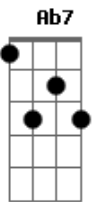

© ukulele-chords.com