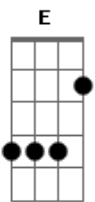

© ukulele-chords.com