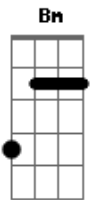

© ukulele-chords.com