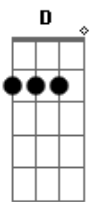

© ukulele-chords.com