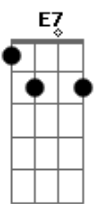

© ukulele-chords.com