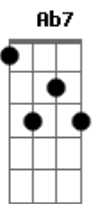

© ukulele-chords.com