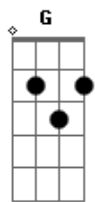

Billie Holiday - I Can't Get Started

Tom: C

G G G C C Am Dm G7
I've flown around the world in a plane
E E7 Am Fm
I've settled revolutions in Spain
C C Am
The north pole I have charted
Dm G C Am Fm Ab7 G7
But I can't get started with you
G G G C C Am Dm G7
Around the golf course, I'm under par
E E7 Am Fm
And all the movies want me to star
C C Am Dm G C Ab7 G7
I've got a house, a show place, but I get no place with you

Bridge:
C C Dm G7 Dm G7 C C C
You're so supreme, lyrics I write of you, scheme just
for a sight of you
D Bm Bm D7 Dm Am Fm G
Dream both day and night of you, and what good does it
do
G G G C C Am Dm G7
In nineteen twenty-nine, I sold short

E E7 Am Fm
In England, I'm presented at court
C C Am Dm
But you've got me down hearted
Dm G G7 C Fm Bb C
'Cause I can't get started with you

Interlude: (G G G C C Am Dm G7 C)
(C Dm G7 Dm G7)

C C C C
You're so supreme, lyrics I write of you, scheme just
for a sight of you
D Bm Bm D7 Dm Am Fm G
Dream both day and night of you, and what good does it
do
G G G C C Am Dm G7
In nineteen twenty-nine, I sold short
E E7 Am Fm
In England, I'm presented at court
C C Am Dm
But you've got me down hearted
Dm G G7 C Fm Bb C
'Cause I can't get started with you
Dm G G7 C Fm Bb C
'Cause I can't get started with you

Acordes

© ukulele-chords.com