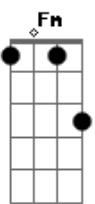

© ukulele-chords.com