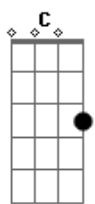

© ukulele-chords.com