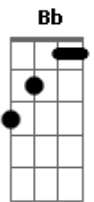

© ukulele-chords.com