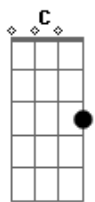

© ukulele-chords.com