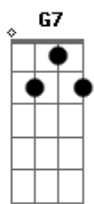

© ukulele-chords.com