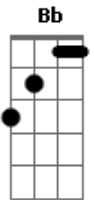

© ukulele-chords.com