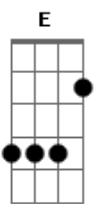

© ukulele-chords.com