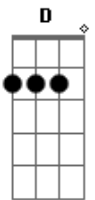

© ukulele-chords.com