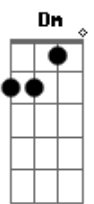

© ukulele-chords.com