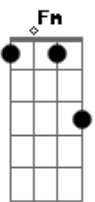

© ukulele-chords.com