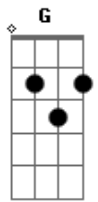

© ukulele-chords.com