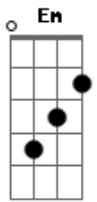

© ukulele-chords.com