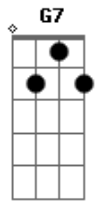

© ukulele-chords.com