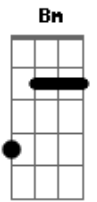

© ukulele-chords.com