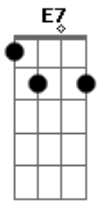

© ukulele-chords.com