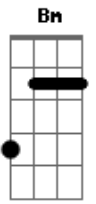

© ukulele-chords.com