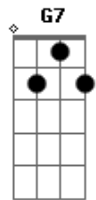

© ukulele-chords.com