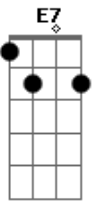

© ukulele-chords.com