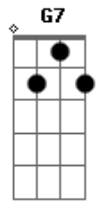

© ukulele-chords.com