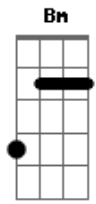

© ukulele-chords.com