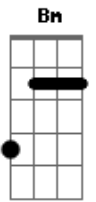

© ukulele-chords.com