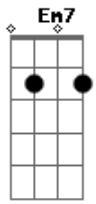

© ukulele-chords.com