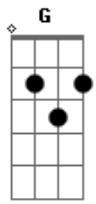

© ukulele-chords.com