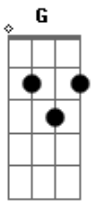

Billie Holiday - Gone With The Wind

Tom: D

Em7 A7 D Bm7
Gone with the wind
Em7 A7 D Bm7
Just like a leaf that has blown away
Em7 A7 D Bm7
Gone with the wind
Em7 A7 D Bm7
My lover has flown away
G7M A7 G A7 Edim
Yesterday's kisses are still on my lips
Em7 A7 G A A7 Bm Bm7 Bm7 A7
I found a lifetime of heaven at my fingertips

Em7 A7 D Bm7
But now all is gone
Em7 A7 D Bm7
Gone is the rapture that thrilled my heart
Em7 A7 D Bm7
Gone with the wind
Em7 A7 D Bm7
The gladness that stilled my heart
G A7 G7/13- G A
Just like a flame, love burned brightly
A7 E7 G G Em7
Then became an empty smoke dream that has gone
A7 D
Gone with the wind

Acordes

© ukulele-chords.com

© ukulele-chords.com

© ukulele-chords.com

© ukulele-chords.com

© ukulele-chords.com

© ukulele-chords.com

© ukulele-chords.com

© ukulele-chords.com

© ukulele-chords.com

© ukulele-chords.com