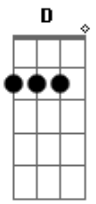

Billie Holiday - Gone With The Wind

Tom: D

Em7 A7 D Bm7
Gone with the wind
Em7 A7 D Bm7
Just like a leaf that has blown away
Em7 A7 D Bm7
Gone with the wind
Em7 A7 D Bm7
My lover has flown away
G7M A7 G A7 Edim
Yesterday's kisses are still on my lips
Em7 A7 G A A7 Bm Bm7 Bm7 A7
I found a lifetime of heaven at my fingertips

Em7 A7 D Bm7
But now all is gone
Em7 A7 D Bm7
Gone is the rapture that thrilled my heart
Em7 A7 D Bm7
Gone with the wind
Em7 A7 D Bm7
The gladness that stilled my heart
G A7 G7/13- G A
Just like a flame, love burned brightly
A7 E7 G G Em7
Then became an empty smoke dream that has gone
A7 D
Gone with the wind

Acordes

© ukulele-chords.com