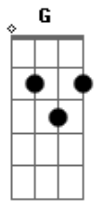

© ukulele-chords.com