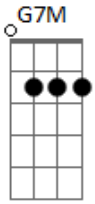

© ukulele-chords.com