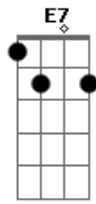

© ukulele-chords.com

© ukulele-chords.com