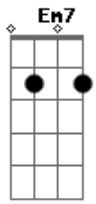

© ukulele-chords.com

© ukulele-chords.com