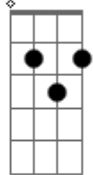

Billie Holiday - Georgia On My Mind

Tom: C

Intro: C Edim Dm G7 C Cdim Dm G7 G7/13-

C E7 Am F Fm
Georgia, Georgia, the whole day through
C Edim Dm G7 C
Just an old sweet song keeps Georgia on my mind
Dm G7
Georgia on my mind
C E7 Am F Fdim
Georgia, Georgia, a song of you
C Edim Dm G7 C F Fm C
E7
Comes as sweet and clear as moonlight on the pines
Am Dm Am F Am Dm Am D7
Other arms reach out to me, other eyes smile tenderly
Am F C Cdim Am Gdim Dm G7
G7/13-

Still in peaceful dreams I see the road leads back to you
C E7 Am F Fdim
Georgia, Georgia, no peace I find
C Edim Dm G7 C F Fm C
E7
Just and old sweet song keeps Georgia on my mind
Am Dm Am F Am Dm Am D7
Other arms reach out to me, other eyes smile tenderly
Am F C Cdim Am Gdim Dm G7
G7/13-
Still in peaceful dreams I see the road leads back to you
C E7 Am F Fdim
C Georgia, Georgia, no peace I find
C Edim Dm G7 C E7 A7
Just and old sweet song keeps Georgia on my mind
Dm F G G G C F
Fm C G C
Just and old sweet song keeps Georgia on my mind

Acordes

G