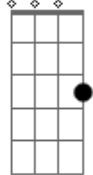

© ukulele-chords.com

C