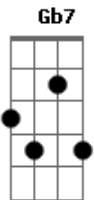

© ukulele-chords.com