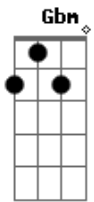

© ukulele-chords.com