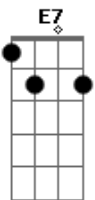

© ukulele-chords.com