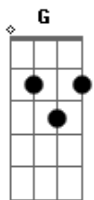

© ukulele-chords.com