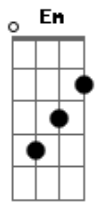

Billie Holiday - Embraceable You

Tom: D

Intro: D D D Gdim A7 D Bm F A7

D Fdim A7 Em A7
Embrace me, my sweet embraceable you
Em C7 A7 D A7 D
Embrace me, you irreplaceable you
Bm Bm Db7 Gbm Gbm B7
Just one look at you, my heart grew tipsy in me
A Cdim E7 Cdim A7 Em A A7
You, and you alone, bring out the Gypsy in me
D Fdim A7 Em A7
I love all the many charms about you
Em C7 A7 D A7 D
Above all, I want my arms about you

G Em Gb7
Don't you be a naughty baby
Bm Bm E7
Come to papa, do
D D D Gdim A7 D Bm F A7
My sweet embraceable you
D Fdim A7 Em A7
I love all the many charms about you
Em C7 A7 D A7 D
Above all, I want my arms about you
G Em Gb7
So don't you be a naughty baby
Bm Bm E7
Come to papa, do
D D D Gdim A7 D
My sweet embraceable you

Acordes

© ukulele-chords.com