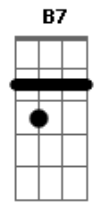

© ukulele-chords.com