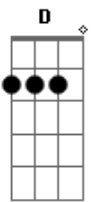

© ukulele-chords.com