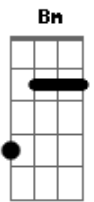

© ukulele-chords.com