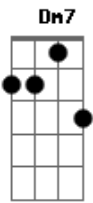

© ukulele-chords.com