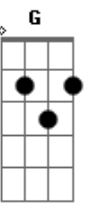

© ukulele-chords.com