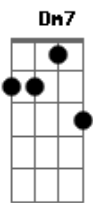

© ukulele-chords.com