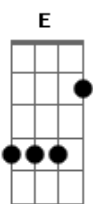

© ukulele-chords.com

© ukulele-chords.com