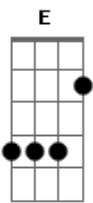

© ukulele-chords.com

© ukulele-chords.com