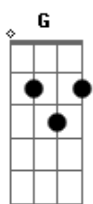

© ukulele-chords.com