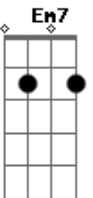

© ukulele-chords.com