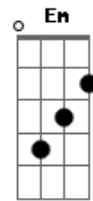

© ukulele-chords.com