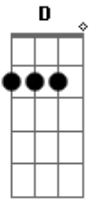

© ukulele-chords.com