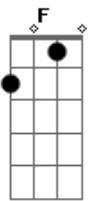

Billie Holiday - Always

Tom: C

C Gdim G7
Dm G7 C Fdim G7 Ev'rything went wrong, and the whole day long, ad feel so blue
C Gdim G7
Dm G7 C C7 Gdim G7 For the longest while, I'd forgot to smile, ten I met you
Em C7 B7
Em Gdim
Now that my blue days have passed, nw that I've found you at last
Melody
C G7 C I'll be loving you always, with a love that's true always
C C7 E
B7 E G7
When the things you planned need a helping hand, I will understand always, always
C C7 B7 Bb7 A7
Dm
Days may not be fair always, at's when I'll be there always
F Dm C D G7
C G7
Not for just an hour, not for just a day, not for just a year,

but always
Interlude: C Gdim G7 Dm G7 C Fdim G7 C Gdim G7 Dm G7 C C7 Em
C7 B7 Em Gdim
C Gdim G7
Dm G7 C Fdim G7
Dreams will all come true growing old with you, and time will fly
C Gdim G7 Dm
G7 C C7
Caring each day more than the day before, the spring rolls by
Em C7 B7
Em Gdim
Then when the springtime has gone, then will my love linger on
C G7 C
I'll be loving you always, with a love that's true always
C C7 E
B7 E G7
When the things you planned need a helping hand, I will understand always, always
C C7 B7 Bb7 A7
Dm
Days may not be fair always, at's when I'll be there always
F Dm C D G7
C
Not for just an hour, not for just a day, not for just a year, but always

Acordes

© ukulele-chords.com