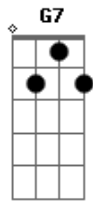

© ukulele-chords.com