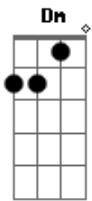

© ukulele-chords.com