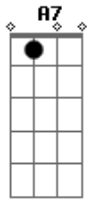

© ukulele-chords.com